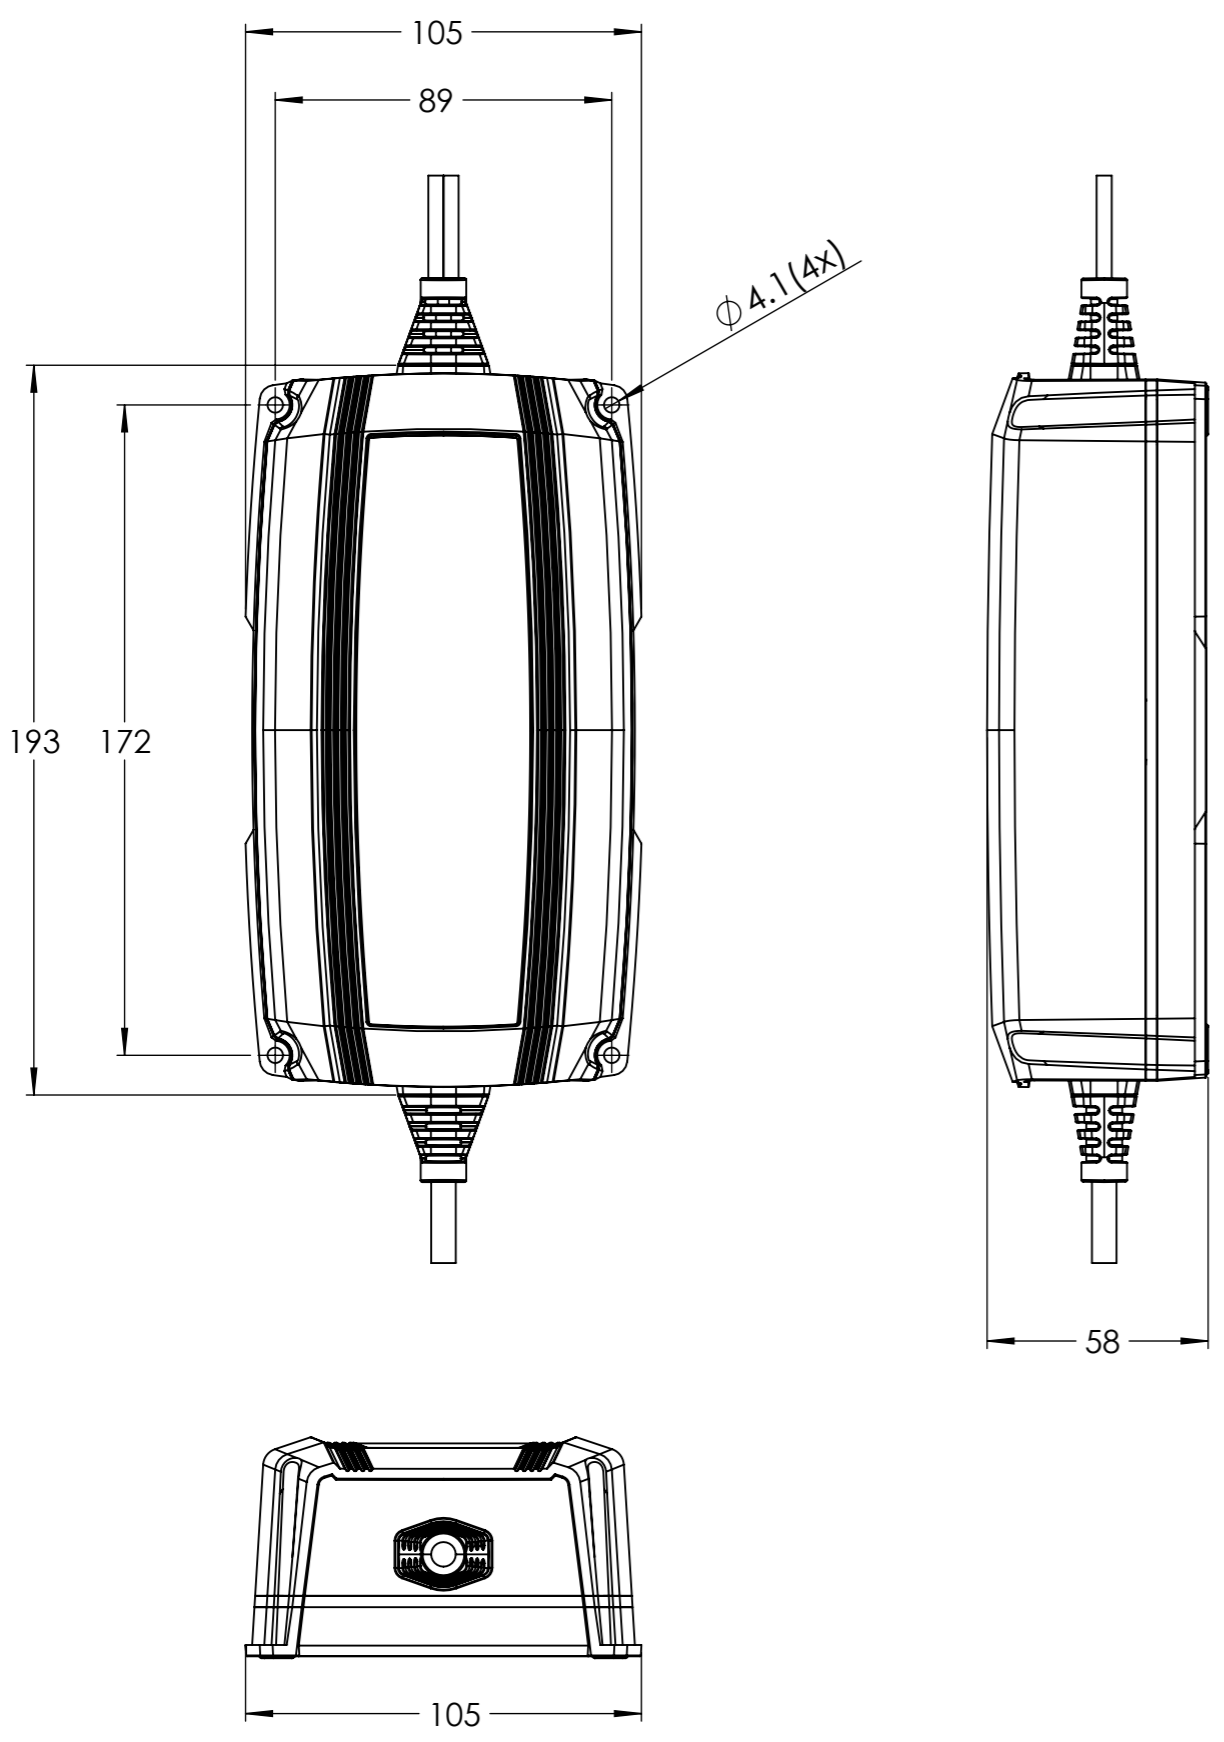

Dimension Drawing - BSC IP65 12/10 12/15 24/08	
BPC121031014R	Blue Smart IP65 Charger 12/10(1) 230V AU/NZ Retail
BPC121031024R	Blue Smart IP65 Charger 12/10(1) 230V UK Retail
BPC121031034R	Blue Smart IP65 Charger 12/10(1) 230V CEE 7/16 Retail
BPC121031064R	Blue Smart IP65 Charger 12/10(1) 230V CEE 7/17 Retail
BPC121031104R	Blue Smart IP65 Charger 12/10(1) 120V NEMA 1-15P Retail
BPC121531014R	Blue Smart IP65 Charger 12/15(1) 230V AU/NZ Retail
BPC121531024R	Blue Smart IP65 Charger 12/15(1) 230V UK Retail
BPC121531034R	Blue Smart IP65 Charger 12/15(1) 230V CEE 7/16 Retail
BPC121531064R	Blue Smart IP65 Charger 12/15(1) 230V CEE 7/17 Retail
BPC121531104R	Blue Smart IP65 Charger 12/15(1) 120V NEMA 1-15P Retail
BPC240831014R	Blue Smart IP65 Charger 24/08(1) 230V AU/NZ Retail
BPC240831024R	Blue Smart IP65 Charger 24/08(1) 230V UK Retail
BPC240831034R	Blue Smart IP65 Charger 24/08(1) 230V CEE 7/16 Retail
BPC240831064R	Blue Smart IP65 Charger 24/08(1) 230V CEE 7/17 Retail
BPC240831104R	Blue Smart IP65 Charger 24/08(1) 120V NEMA 1-15P Retail

Dimensions in mm

**victron energy**  
BLUE POWER