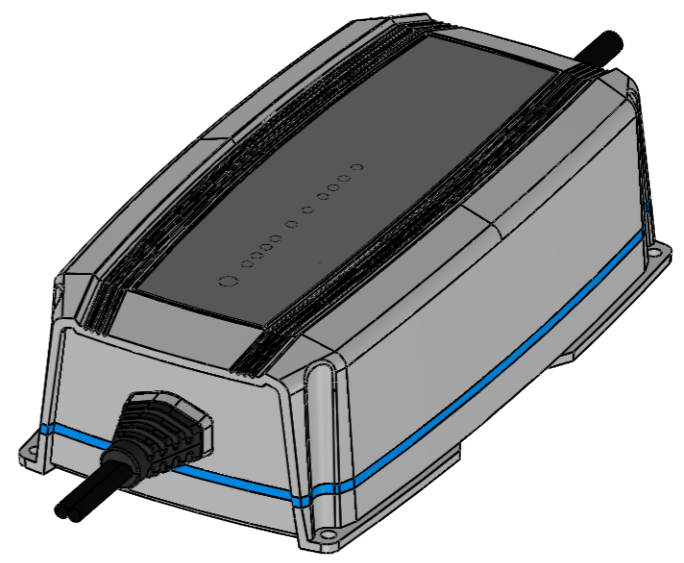

Dimension Drawing - BSC IP65 12/10 12/15 24/08	
BPC121031014R	Blue Smart IP65 Charger 12/10(1) 230V AU/NZ Retail
BPC121031024R	Blue Smart IP65 Charger 12/10(1) 230V UK Retail
BPC121031034R	Blue Smart IP65 Charger 12/10(1) 230V CEE 7/16 Retail
BPC121031064R	Blue Smart IP65 Charger 12/10(1) 230V CEE 7/17 Retail
BPC121031104R	Blue Smart IP65 Charger 12/10(1) 120V NEMA 1-15P Retail
BPC121531014R	Blue Smart IP65 Charger 12/15(1) 230V AU/NZ Retail
BPC121531024R	Blue Smart IP65 Charger 12/15(1) 230V UK Retail
BPC121531034R	Blue Smart IP65 Charger 12/15(1) 230V CEE 7/16 Retail
BPC121531064R	Blue Smart IP65 Charger 12/15(1) 230V CEE 7/17 Retail
BPC121531104R	Blue Smart IP65 Charger 12/15(1) 120V NEMA 1-15P Retail
BPC240831014R	Blue Smart IP65 Charger 24/08(1) 230V AU/NZ Retail
BPC240831024R	Blue Smart IP65 Charger 24/08(1) 230V UK Retail
BPC240831034R	Blue Smart IP65 Charger 24/08(1) 230V CEE 7/16 Retail
BPC240831064R	Blue Smart IP65 Charger 24/08(1) 230V CEE 7/17 Retail
BPC240831104R	Blue Smart IP65 Charger 24/08(1) 120V NEMA 1-15P Retail

Dimensions in mm

**victron energy**  
BLUE POWER